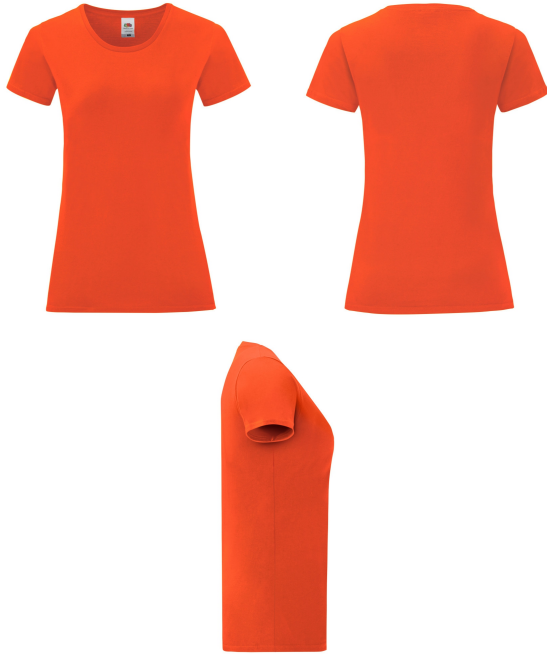

LADIES ICONIC T

Ladies - 61-432-0

MENS LADIES KIDS GIRLS

100% cotton*
 *Heather Grey 97% cotton, 3% polyester
 *HD, R6, RX, VF, VH, HP, H1 52% cotton, 48% polyester

White - 145gm/m²
 Colour - 150gm/m²

XS - 2XL

72

- 100% combed ringspun cotton
- Soft hand feel
- Shaped side seams for a feminine fit
- Crew neck with 1x1 rib
- Self-fabric back neck tape
- New tear away back neck label

Care Instructions

Colourways:

WHITE	SUNFLOWER	BLACK	RED	KELLY GREEN
ROYAL BLUE	FUCHSIA	HEATHER GREY	DEEP NAVY	DARK HEATHER GREY
CLASSIC OLIVE	FOREST GREEN	ZINC	LIGHT GRAPHITE	NATURAL
VINTAGE HEATHER NAVY	RETRO HEATHER ROYAL	RETRO HEATHER GREEN	VINTAGE HEATHER RED	HEATHER PURPLE
HEATHER BURGUNDY	COBALT BLUE	FLAME		