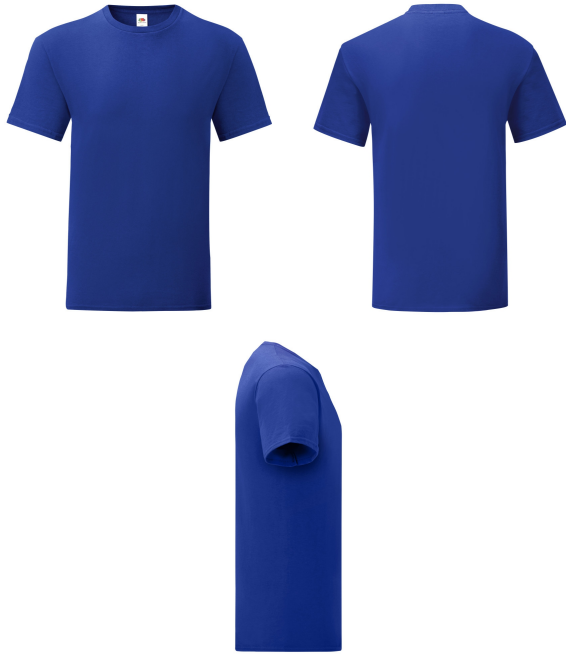

ICONIC T

Mens - 61-430-0

MENS LADIES KIDS GIRLS

100% cotton*
 *Heather Grey 97% cotton, 3% polyester
 *HD, R6, RX, VF, VH, HP, H1 52% cotton, 48% polyester

White - 145gm/m²
 Colour - 150gm/m²

S - 5XL
 4XL & 5XL available in White, Black and Heather Grey only

72
 (36 sizes 3XL-5XL)

- 100% combed ringspun cotton
- Soft hand feel
- Tailored fit
- Crew neck with 1x1 rib
- Self-fabric back neck tape
- New tear away back neck label

Care Instructions

Colourways:

30 WHITE	34 SUNFLOWER	36 BLACK	40 RED	47 KELLY GREEN
51 ROYAL BLUE	94 HEATHER GREY	AZ DEEP NAVY	HD DARK HEATHER GREY	59 CLASSIC OLIVE
TM FOREST GREEN	XW ZINC	GL LIGHT GRAPHITE	60 NATURAL	VF VINTAGE HEATHER NAVY
R6 RETRO HEATHER ROYAL	RX RETRO HEATHER GREEN	VH VINTAGE HEATHER RED	HP HEATHER PURPLE	H1 HEATHER BURGUNDY
CB COBALT BLUE	FR FLAME			